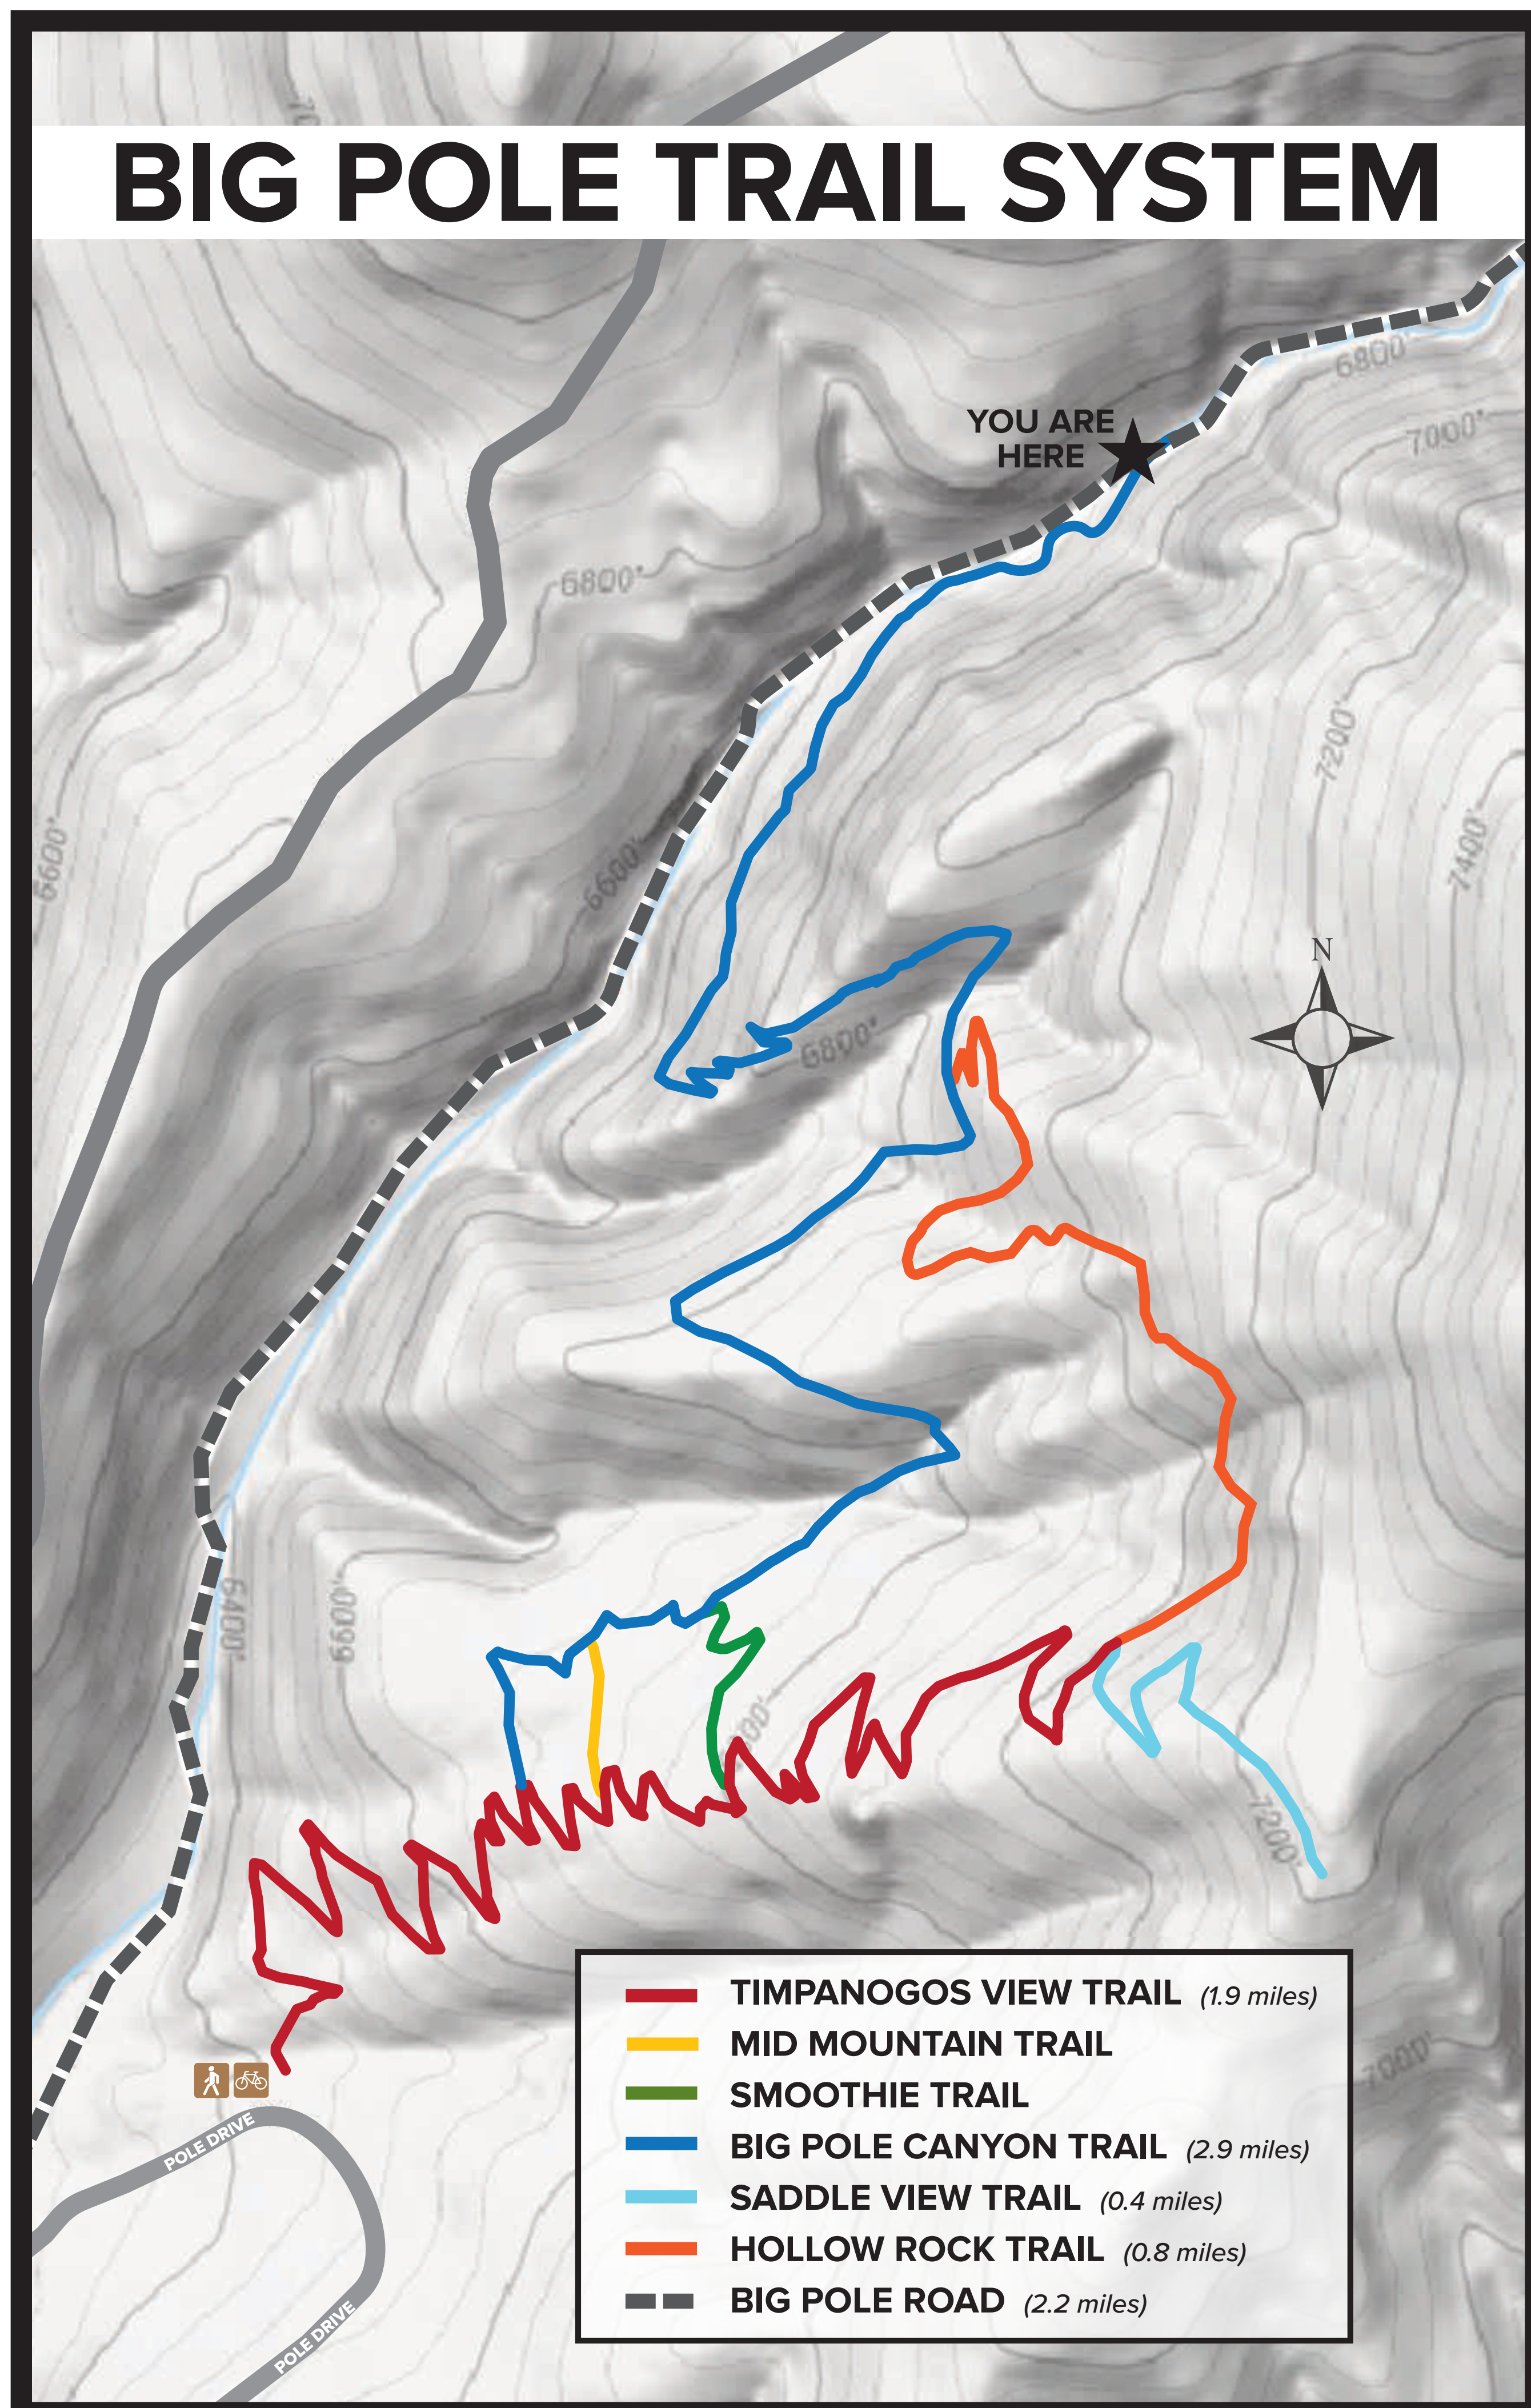

BIG POLE TRAIL SYSTEM

Welcome to BIG POLE

This is private property and you are granted permission to use these trails by the Big Pole Estates Homeowners Association. Please be respectful of our trails and obey all rules. Be safe and enjoy the trails.

The HOA reserves the right to close or modify trails at any time without notice.

Recreational activity on trails can be dangerous. Users access these trails at their own risk and assume all liability. The landowner is protected under Utah's Landowner Liability Act (U.C.A. §57-14-1 et seq.)

TRAIL RULES

- NO MOTORIZED ACCESS – FOOT AND BICYCLE TRAFFIC ONLY
- STAY ON TRAIL
- CONTROL YOUR DOGS AND PICK UP AFTER THEM
- NO OVERNIGHT CAMPING
- FIRES ARE PROHIBITED AT ALL TIMES
- DO NOT USE TRAIL WHEN THE GROUND IS MUDDY
- SNOWSHOE USE IN WINTER IS ACCEPTABLE
- NO HORSES AT ANY TIME
- DO NOT LITTER – PACK IT IN, PACK IT OUT
- NO HUNTING OR DISCHARGE OF FIRE ARMS
- NO SMOKING DUE TO HIGH FIRE RISK MOST OF THE YEAR